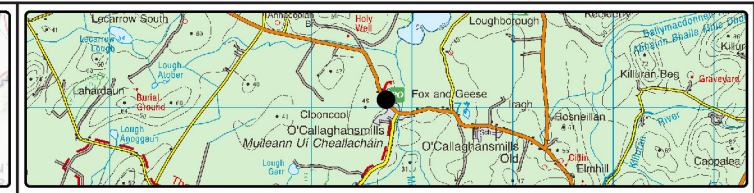

This image provides landscape and visual context only

**Carrowmagowan Wind Farm – Visual Impact Assessment**  
**Viewpoint 12**  
 View over open field along Northern approach to O' Calaghansmills along R466

**Viewing Instructions**  
 Angle of View of Panorama: 90° (cylindrical projection)  
 Principal Distance (printed at 84 x 29.7cm): 52.2cm

**Viewpoint Location & Capture Information**  
 Location (ITM): 553702.99, 677123.18  
 Camera Level (Metres Above Ordnance Datum): 42.6  
 Date & Time: 18/10/2018, 3:54pm  
 Weather Conditions: Sunny