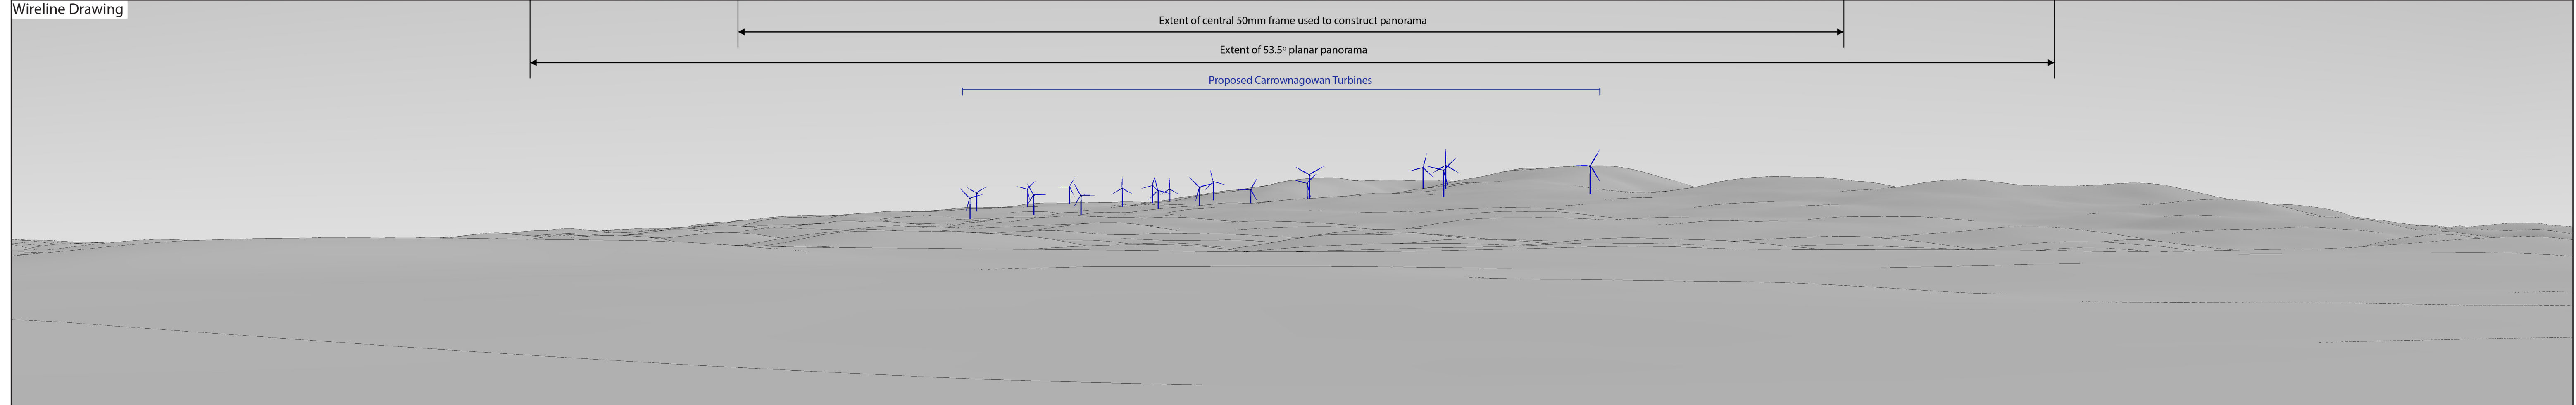

Carrowmagowan Wind Farm – Visual Impact Assessment
Viewpoint 12
View over open field along Northern approach to O' Calaghansmills along R466

Viewing Instructions
Angle of View of Panorama: 90° (cylindrical projection)
Principal Distance (printed at 84 x 29.7cm): 52.2cm

Viewpoint Location & Capture Information
Location (ITM): 553702.99, 677123.18
Camera Level (Metres Above Ordnance Datum): 42.6
Date & Time: 18/10/2018, 3:54pm
Weather Conditions: Sunny

Visibility Information
Distance to Nearest Turbine (km): 5.9
Number of Carrowmagowan Nacelles Visible: 16
Direction of View (From Grid North): 92°

Camera Information
Camera: Canon 5D Mark III
Lens: Canon EF 50mm f/1.4 USM
Focal Length: 50mm

Visuals prepared by **innovision**
Sligo Airport Business Park
Strandhill
Sligo
www.innovision.ie
+353(0)71 - 912 8220