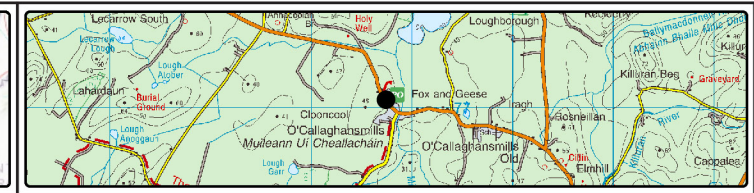

Visuals prepared by **innovision**  
 Sligo Airport Business Park  
 Strandhill  
 Sligo  
 www.innovision.ie  
 +353(0)71 - 912 8220

Photomontage

View flat at a comfortable arm's length

**Carrownagowan Wind Farm – Visual Impact Assessment**

**Viewpoint 12**  
View over open field along Northern approach to O' Calaghansmills along R466

**Viewing Instructions**  
Angle of View of Panorama: 53.5° (planar projection)  
Principal Distance (printed at 84 x 29.7cm): 81.25cm  
**Depicted Turbine Specifications**  
Hub Height 101m, Tip Height 169m Rotor Diam. 136m