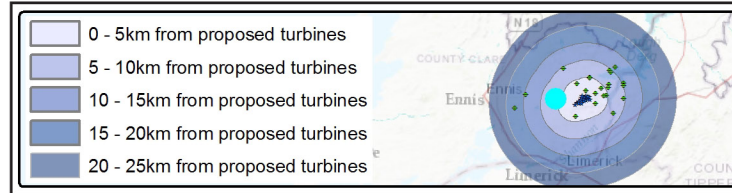

This image provides landscape and visual context only

**Carrowmagowan Wind Farm – Visual Impact Assessment**  
**Viewpoint 12**  
 View over open field along Northern approach to O' Calaghansmills along R466

**Viewing Instructions**  
 Angle of View of Panorama: 90° (cylindrical projection)  
 Principal Distance (printed at 84 x 29.7cm): 52.2cm

**Viewpoint Location & Capture Information**  
 Location (ITM): 553702.99, 677123.18  
 Camera Level (Metres Above Ordnance Datum): 42.6  
 Date & Time: 18/10/2018, 3:54pm  
 Weather Conditions: Sunny

**Visibility Information**  
 Distance to Nearest Turbine (km): 5.9  
 Number of Carrowmagowan Nacelles Visible: 16  
 Direction of View (From Grid North): 92°

**Camera Information**  
 Camera: Canon 5D Mark III  
 Lens: Canon EF 50mm f/1.4 USM  
 Focal Length: 50mm

**Viewpoint 12**  
View over open field along Northern approach to O' Calaghansmills along R466

**Viewing Instructions**  
Angle of View of Panorama: 53.5° (planar projection)  
Principal Distance (printed at 84 x 29.7cm): 81.25cm  
**Depicted Turbine Specifications**  
Hub Height 101m, Tip Height 169m Rotor Diam. 136m