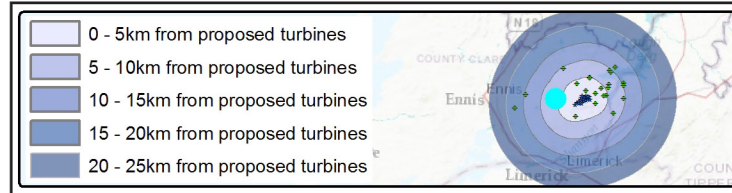

**Viewing Instructions**  
 Angle of View of Panorama: 90° (cylindrical projection)  
 Principal Distance (printed at 84 x 29.7cm): 52.2cm

**Viewpoint Location & Capture Information**  
 Location (ITM): 553702.99, 677123.18  
 Camera Level (Metres Above Ordnance Datum): 42.6  
 Date & Time: 18/10/2018, 3:54pm  
 Weather Conditions: Sunny

**Visibility Information**  
 Distance to Nearest Turbine (km): 5.9  
 Number of Carrowmagowan Nacelles Visible: 16  
 Direction of View (From Grid North): 92°

**Camera Information**  
 Camera: Canon 5D Mark III  
 Lens: Canon EF 50mm f/1.4 USM  
 Focal Length: 50mm

**Viewpoint 12**  
View over open field along Northern approach to O' Calaghansmills along R466

**Viewing Instructions**  
Angle of View of Panorama: 53.5° (planar projection)  
Principal Distance (printed at 84 x 29.7cm): 81.25cm  
**Depicted Turbine Specifications**  
Hub Height 101m, Tip Height 169m Rotor Diam. 136m